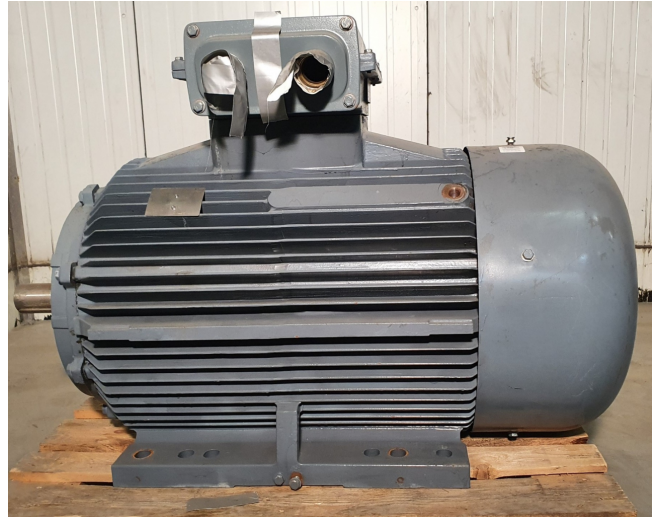

Schorch KA7315L-AB01G-Z

Specifications

Марка	Schorch
тип	KA7315L-AB01G-Z
kW	220
RPM	2975
Size & Weight	1300x800x1000 mm (LxWxH) 1190kg
50 Hz / 60 Hz	50 Hz
Stock	1

Description

Used Schorch KA7315L-AB01G-Z

Used electro motor build by Schorch type KA7315L-AB01G-Z with 220kW and 2975RPM at 50Hz. 1300x800x1000 mm (LxWxH) 1190kg